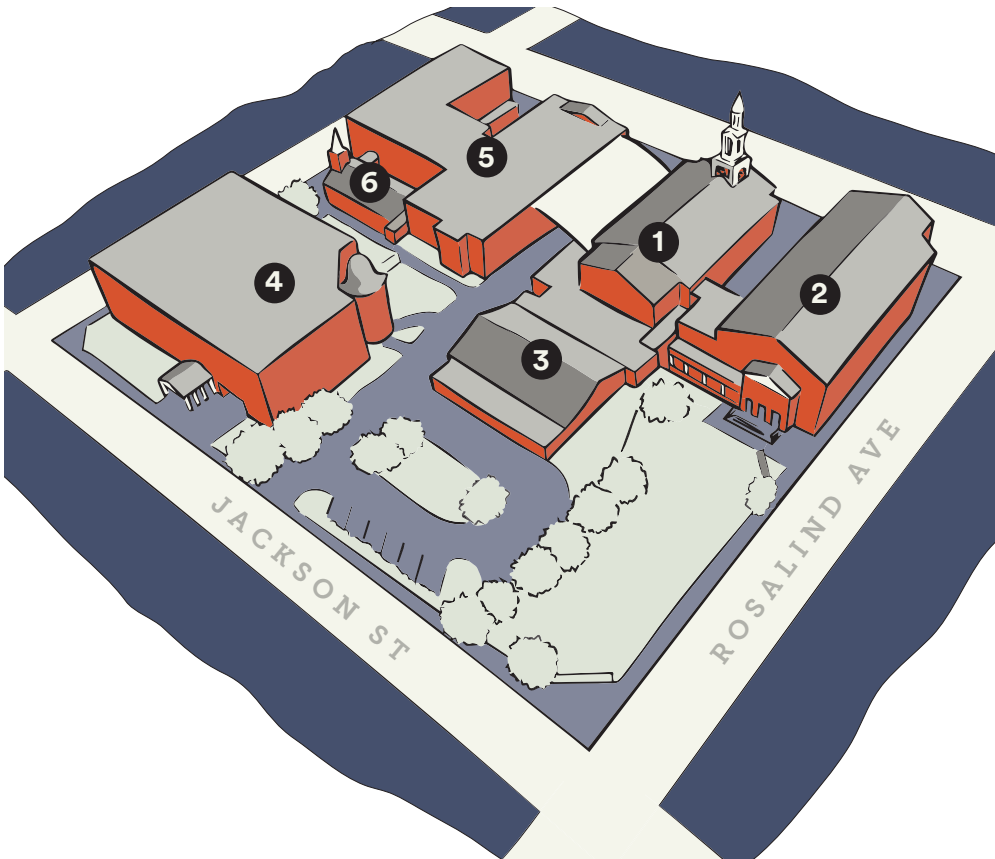

**First Presbyterian Church of Orlando**

- 1. Sanctuary
- 2. Edington Ministry Center (EMC)
 

WELCOME CENTER	1st Floor
King Parlor	1st Floor
Legacy Room	1st Floor
Administration Offices	2nd Floor
Sterchi Conference Room	3rd Floor
- 3. Lee Fellowship Hall
- 4. Clayton Life Center (CLC)
 

SHINE Children's Ministry	1st - 3rd Floor
Nursery	1st Floor
Gym	2nd Floor
- 5. Allen & Yowell Halls (AYH)
 

The Christ School	1st Floor
Weekday School	1st Floor
Student Ministry	3rd Floor
Warehouse	3rd Floor
- 6. Reformation Chapel

**Bring your parking ticket  
for free validation**

**Welcome**

**First Presbyterian Church of Orlando**

- 1. Sanctuary
- 2. Edington Ministry Center (EMC)
 

WELCOME CENTER	1st Floor
King Parlor	1st Floor
Legacy Room	1st Floor
Administration Offices	2nd Floor
Sterchi Conference Room	3rd Floor
- 3. Lee Fellowship Hall
- 4. Clayton Life Center (CLC)
 